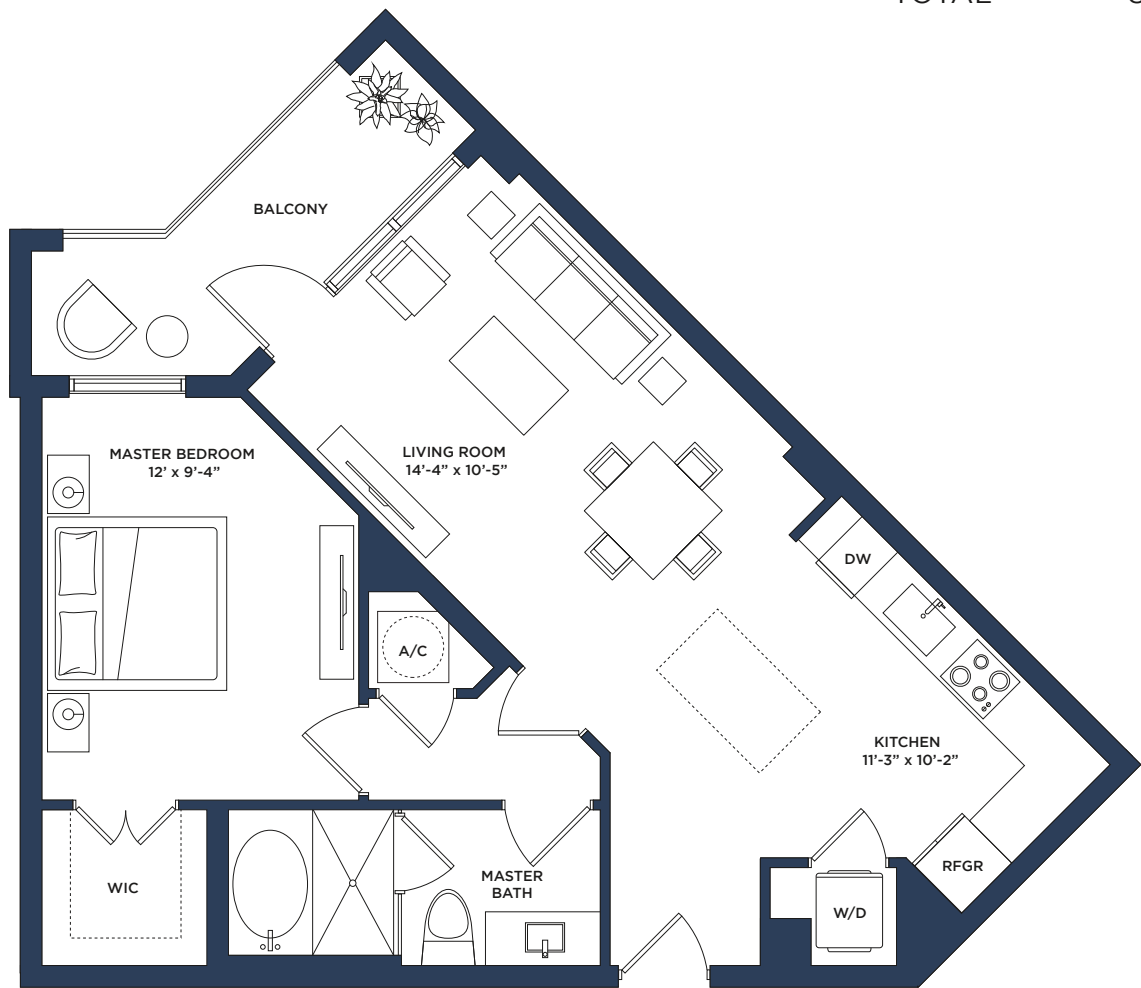

BAYBORO

1 Bedroom | 1 Bath

Interior	739 SF
Balcony	86 SF
TOTAL	825 SF

LEASING OFFICE

855 Central Avenue St. Petersburg FL 33701
 Call (727) 275 2727 or visit IconCentralApts.com