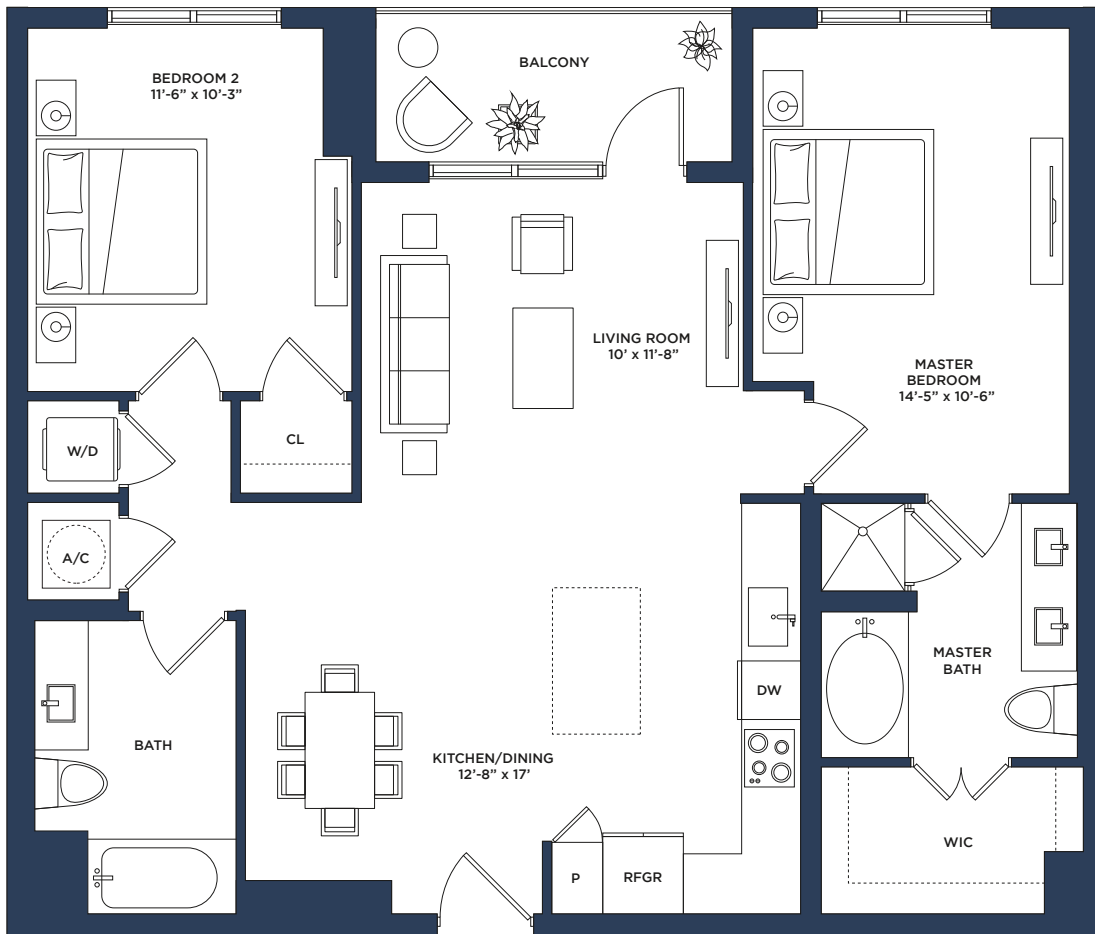

BOYCE

2 Bedrooms | 2 Baths

Interior	1,085 SF
Balcony	64 SF
TOTAL	1,149 SF

LEASING OFFICE

855 Central Avenue St. Petersburg FL 33701
 Call (727) 275 2727 or visit IconCentralApts.com