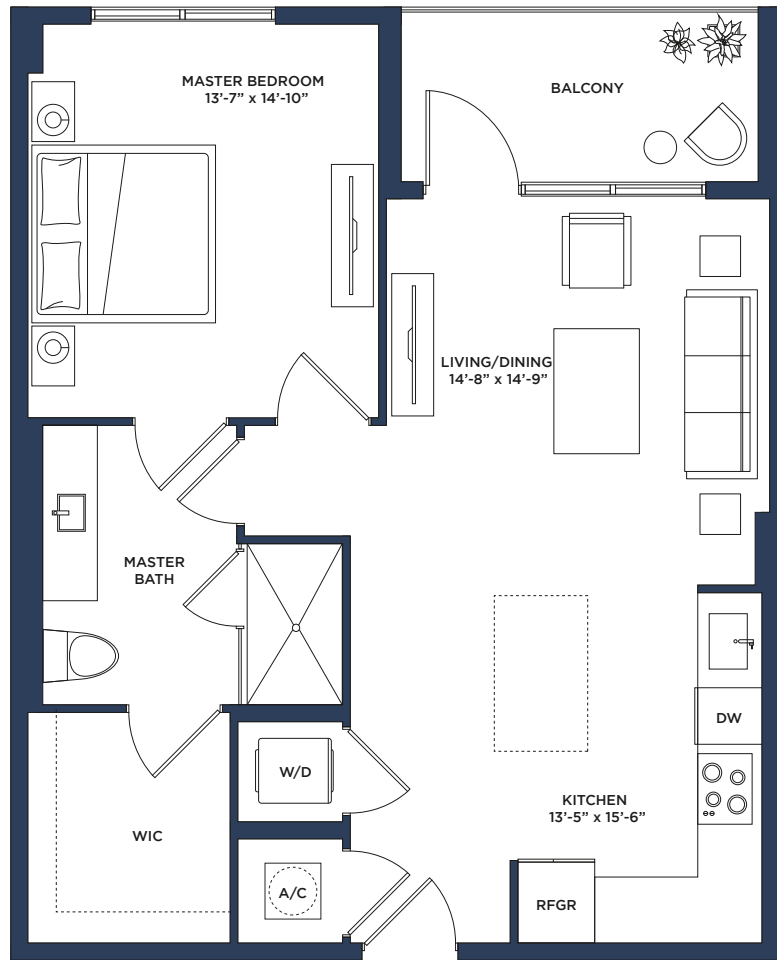

BRETON

1 Bedroom | 1 Bath

Interior	683 SF
Balcony	67 SF
TOTAL	750 SF

LEASING OFFICE

855 Central Avenue St. Petersburg FL 33701
 Call (727) 275 2727 or visit IconCentralApts.com