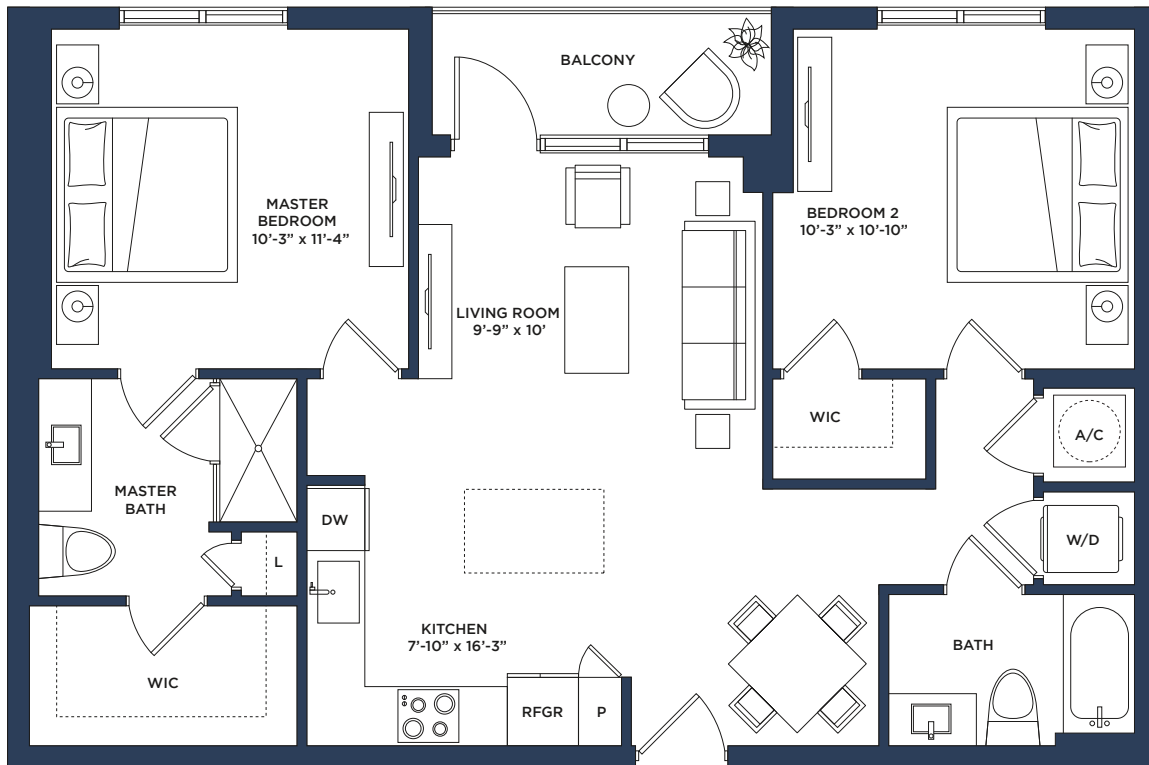

COCTEAU

2 Bedrooms | 2 Baths

| | |
|--------------|-----------------|
| Interior | 1,024 SF |
| Balcony | 56 SF |
| TOTAL | 1,080 SF |

LEASING OFFICE

855 Central Avenue St. Petersburg FL 33701
Call (727) 275 2727 or visit IconCentralApts.com