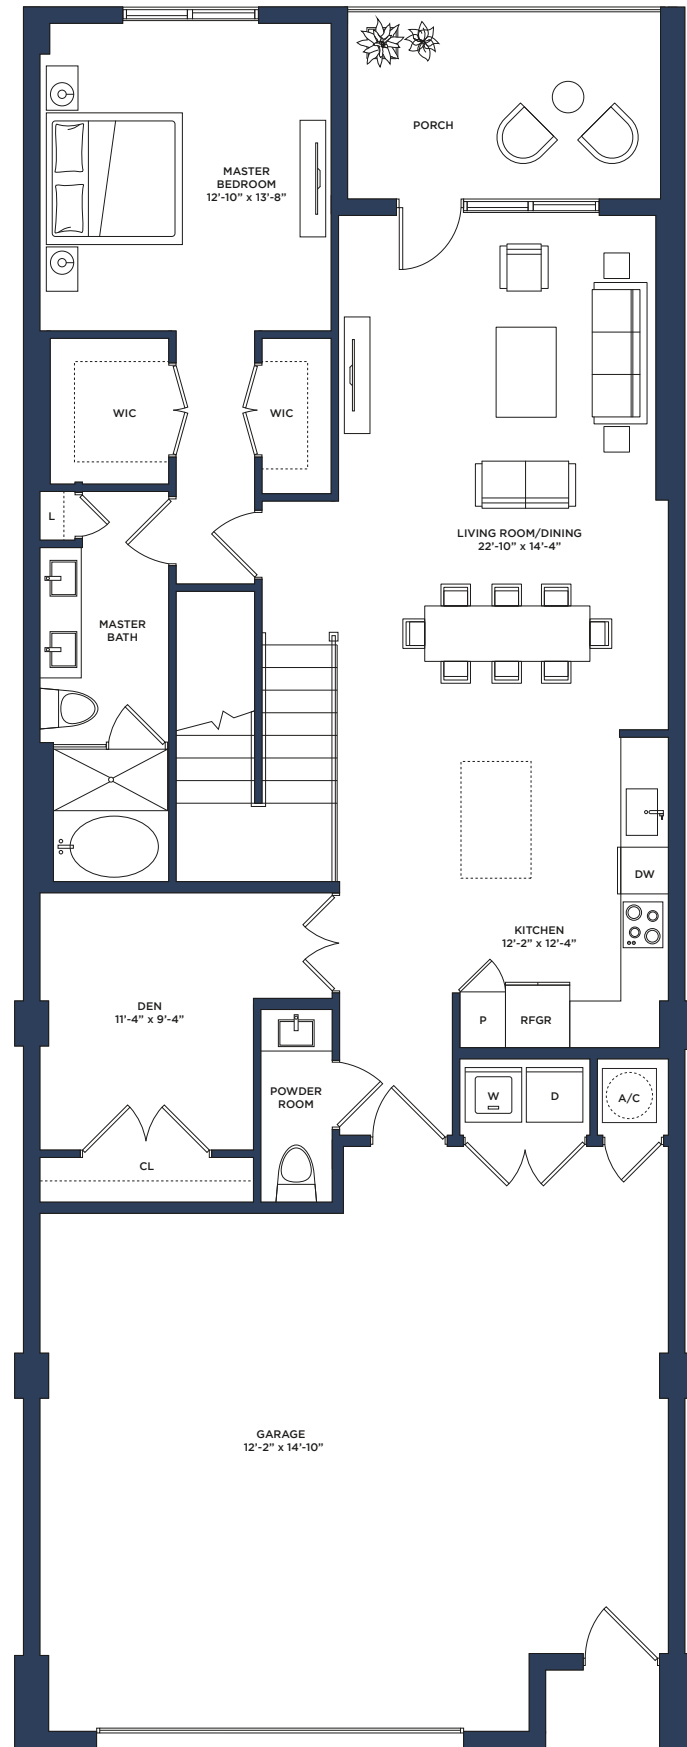

GAUDÍ

3 Bedrooms | 2 Baths

LOWER LEVEL

UPPER LEVEL

Interior	2,288 SF
Balcony	957 SF
TOTAL	3,245 SF