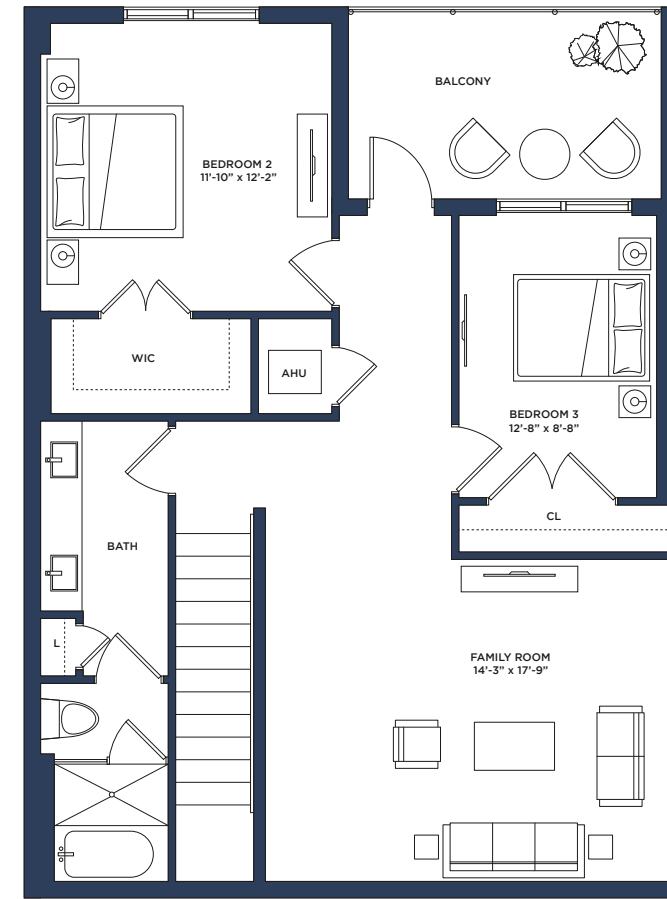

GAUDÍ

3 Bedrooms | 2 Baths

LOWER LEVEL

UPPER LEVEL

Interior	2,288 SF
Balcony	957 SF
TOTAL	3,245 SF