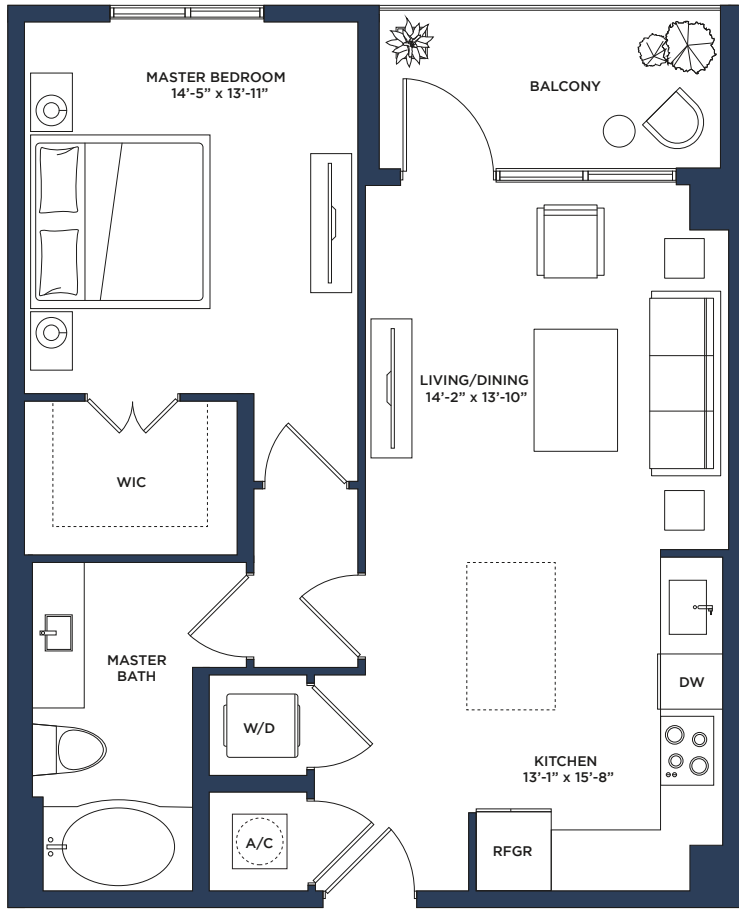

LORCA

1 Bedroom | 1 Bath

Interior	685 SF
Balcony	68 SF
TOTAL	753 SF

LEASING OFFICE

855 Central Avenue St. Petersburg FL 33701
Call (727) 275 2727 or visit IconCentralApts.com