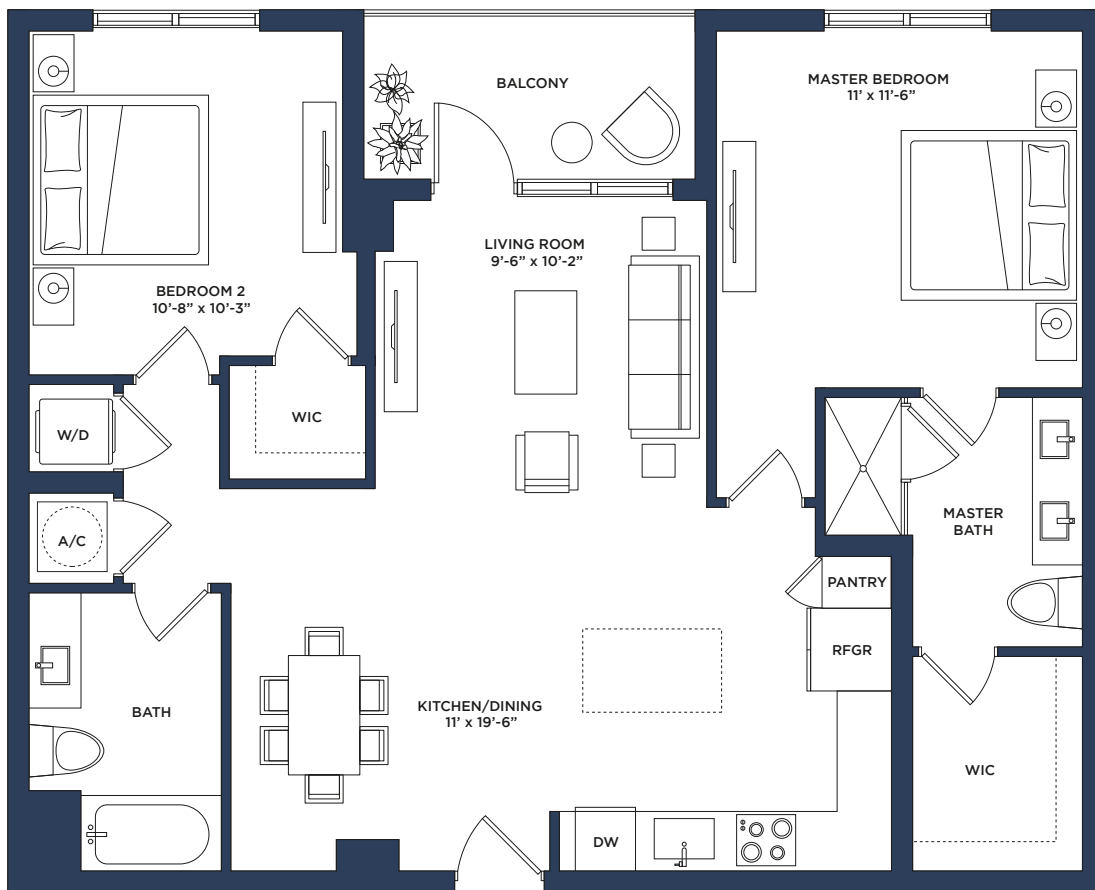

PICASSO

2 Bedrooms | 2 Baths

Interior	1,152 SF
Balcony	74 SF
TOTAL	1,226 SF

LEASING OFFICE

855 Central Avenue St. Petersburg FL 33701
 Call (727) 275 2727 or visit IconCentralApts.com