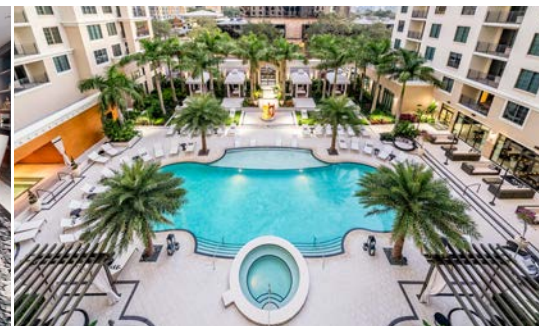

THE BEST OF ICON CENTRAL, AT A GLANCE

- ▶ Live, dine, play among premiere retail shops, dining and entertainment—all just steps from your prestigious luxury apartment in the heart of Downtown St. Pete
- ▶ Highly desirable Central Arts District location revered for its signature, Federal-style architecture
- ▶ Enter through the private gates into a grand garden courtyard with a lavish pool and private cabanas
- ▶ Indulge in an array of extravagant lifestyle amenities, from the bar & library to the game simulator, the private screening room, the outdoor lounge and the spa with a sauna, a steam room, and a Zen Meditation Garden
- ▶ Enjoy your home's luxury features including oversized walk-in closets and a sumptuous master bath with double vanities, a rain shower and a generous soaking tub

AMENITIES

- ▶ Private residents' club with a bar, a library, a game simulator, a card room and a private theater
- ▶ Indoor fitness center, yoga studio and Zen Garden with a private treatment room, a sauna, a steam room and more
- ▶ Fully controlled building access and secured parking garage
- ▶ Secured lockers and bike storage

OUTDOOR SPACE

- ▶ Expansive ground-floor pool deck with two spas, lounges, cabanas and more
- ▶ 8th floor rooftop terrace with cabanas, an outdoor kitchen and bar, al fresco dining, grills & fire pits, and an outdoor entertainment area